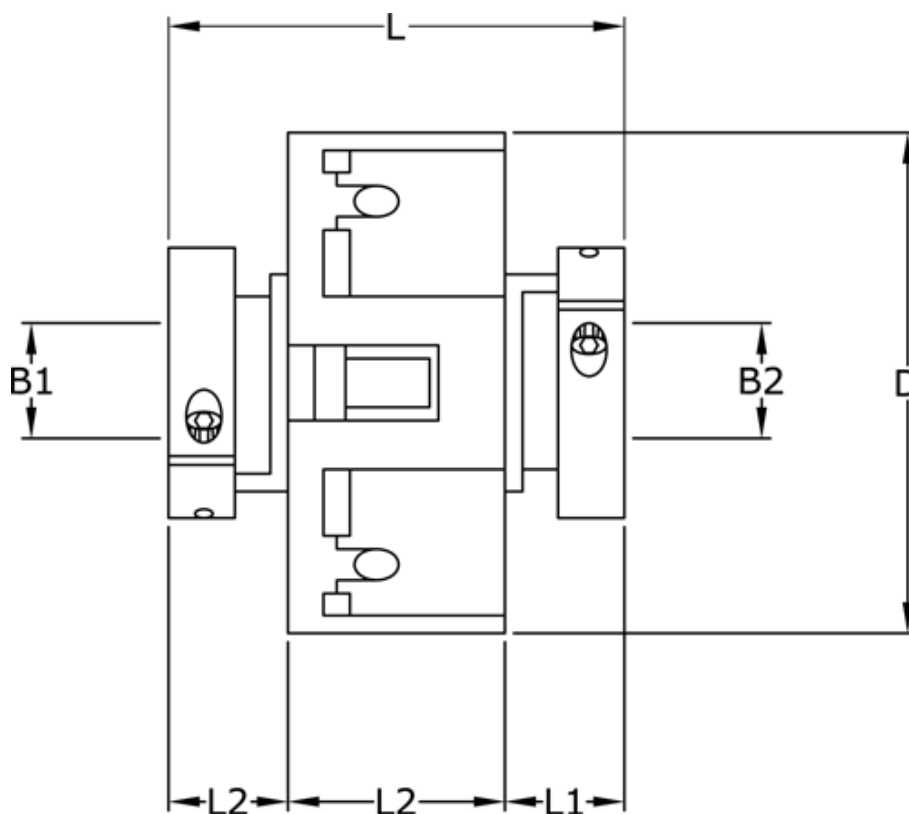

# Data Sheet

Article number: 3322205703538

Description: Uni-Lat Coupling size 205.70.35.38  
clamp hub, bore 12/14 mm

## Measures

B1	= 12
B2	= 14
D	= 70
L	= 74.0
L1	= 28.5
L2	= 17.0
Screw	= M6